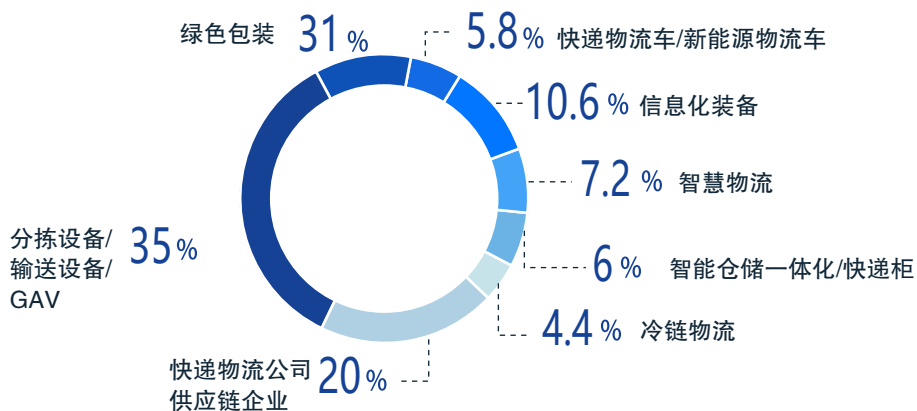

Visitors' Most Interested Exhibits | 观众最感兴趣的产品